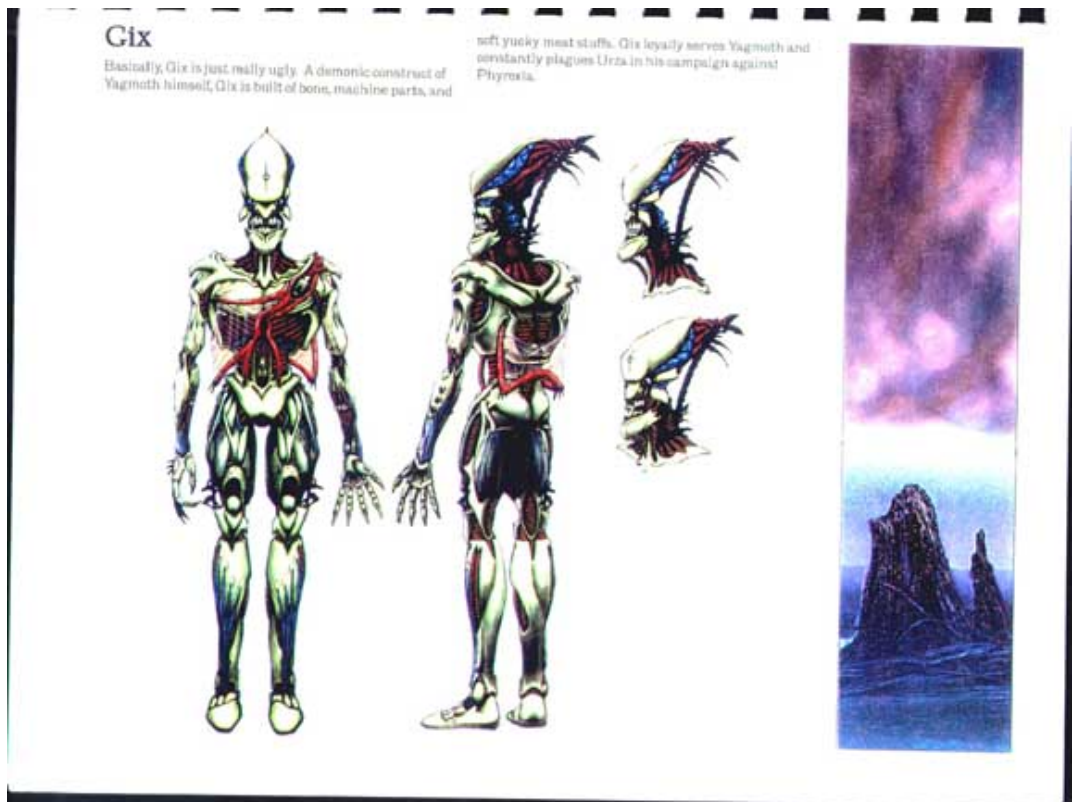

The *Urza's Saga* Styleguide doesn't offer much more help, describing Gix simply as a "demonic construct of Yawgmoth himself, built of bone, machine parts, and soft yucky meat stuffs." Sounds delicious.